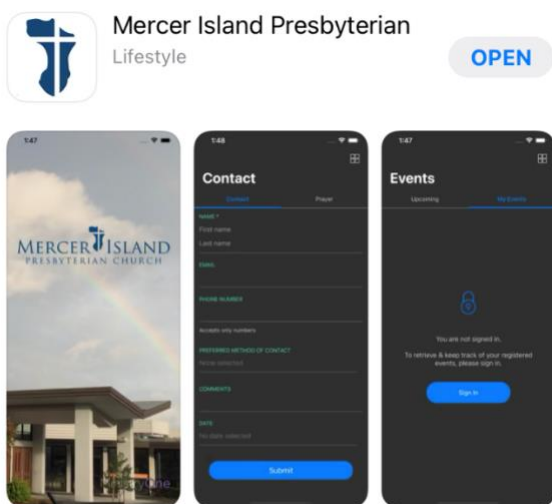

MIPC App Install Instructions

1. Go to Apple App Store (iPhone) or Google Play (Android)
2. Type: Mercer Island Presbyterian in the search panel
3. Below is the image you will see:

4. Click on Get or Install Button
5. The app will now be on your phone screen and will look like this: